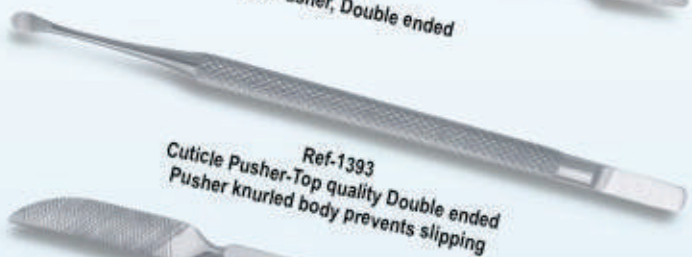

Ref-1381
Cuticle Pusher Double ended

Ref-1382
Cuticle Pusher Double ended

Ref-1383
Cuticle Pusher Double ended

Ref-1384
Cuticle Pusher Double ended (Perfect for Fingers & Toe nails)

Ref-1385
Pterygium Remover