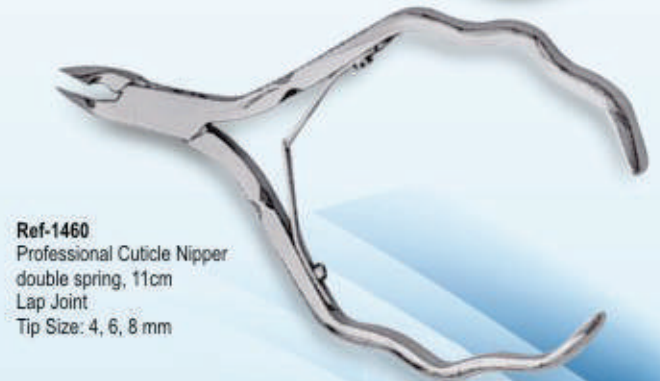

Ref-1453
Professional Cuticle Nipper
double spring, 11cm
Box Joint
Tip Size: 4, 6, 8 mm

Ref-1458
Professional Cuticle Nipper
Double Spring, 11 cm
Box Joint
Tip Size: 4, 6, 8 mm

Ref-1454
Professional Cuticle Nipper
single spring, 10 cm
Box Joint
Tip Size: 4, 6, 8, 10 mm

Ref-1459
Cuticle Nipper Square handle
10cm , Box Joint
Tip Size: 4, 6, 8 mm

Ref-1455
Professional Cuticle Nipper
Roller spring, 10cm
Box Joint
Tip Size: 4, 6, 8 mm

Ref-1460
Professional Cuticle Nipper
double spring, 11cm
Lap Joint
Tip Size: 4, 6, 8 mm