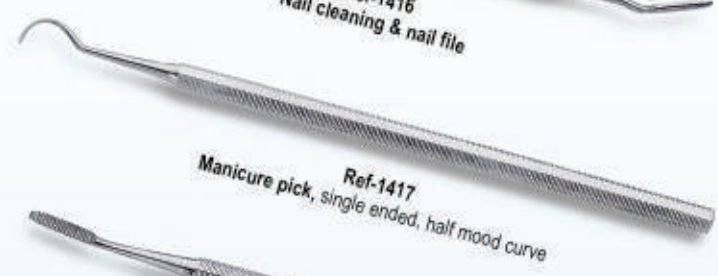

Ref-1410
V Cuticle Trimmer

Ref-1411
Spatula, Double ended, Stainless steel

Ref-1412
Ingrown Toe Nail Lifter, For lifting ingrown toenails out of the skin, one side lifts and other side can be used to apply ointment

Ref-1413
Cuticle Pusher, Double ended

Ref-1414
Extractor style nail cleaning tool

Ref-1415
Skin care tool

Ref-1416
Nail cleaning & nail file

Ref-1417
Manicure pick, single ended, half mood curve

Ref-1418
Nail file coarse