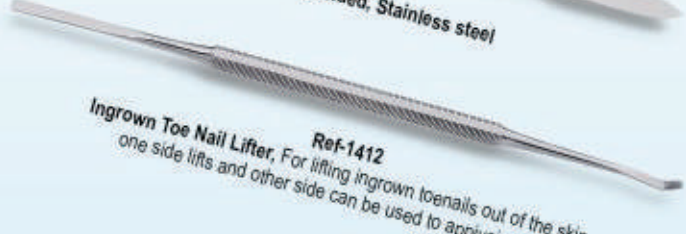

Ref-1410
V Cuticle Trimmer

Ref-1411
Spatula, Double ended, Stainless steel

Ref-1412
Ingrown Toe Nail Lifter, For lifting ingrown toenails out of the skin, one side lifts and other side can be used to apply ointment