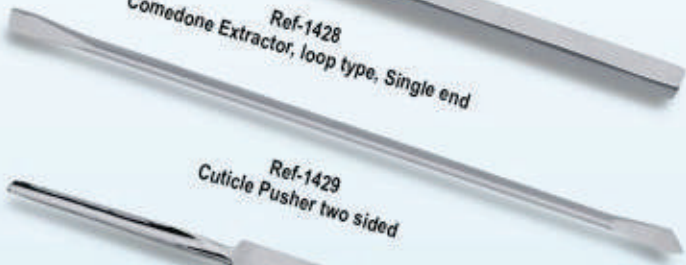

Ref-1425
Skin care tool

Ref-1426
Blade Holder

Ref-1427
Blade Holder

Ref-1428
Comedone Extractor, loop type, Single end

Ref-1429
Cuticle Pusher two sided

Ref-1430
Cuticle Pusher Single ended

Ref-1431
Blackhead remover Double ended